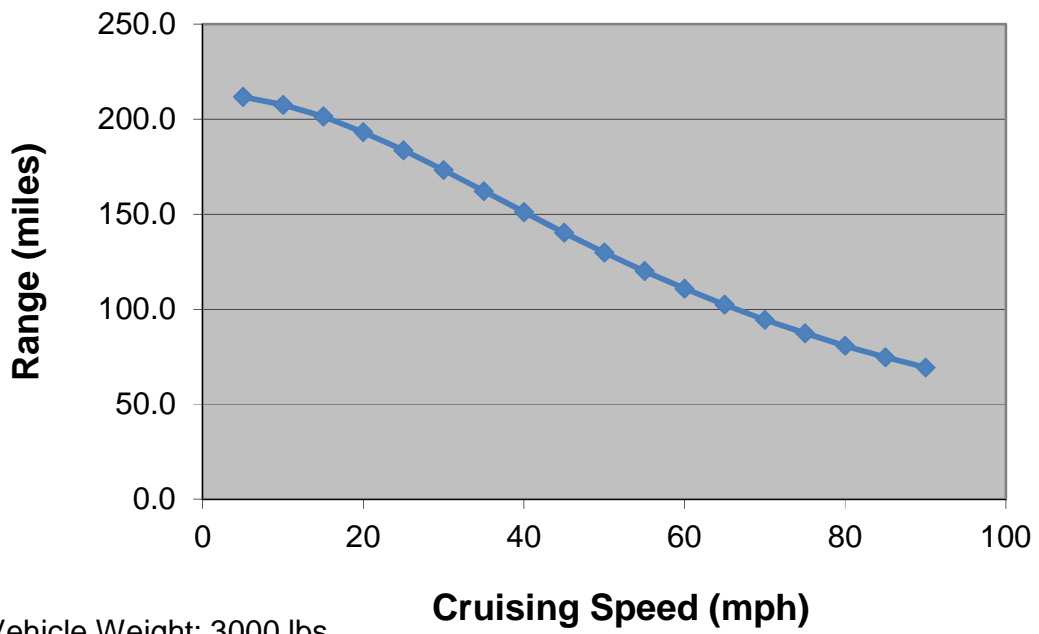

Range vs. Cruising Speed

Vehicle Weight: 3000 lbs

Battery Pack: 32kWh (100x GBS LFMP100Ah cells)