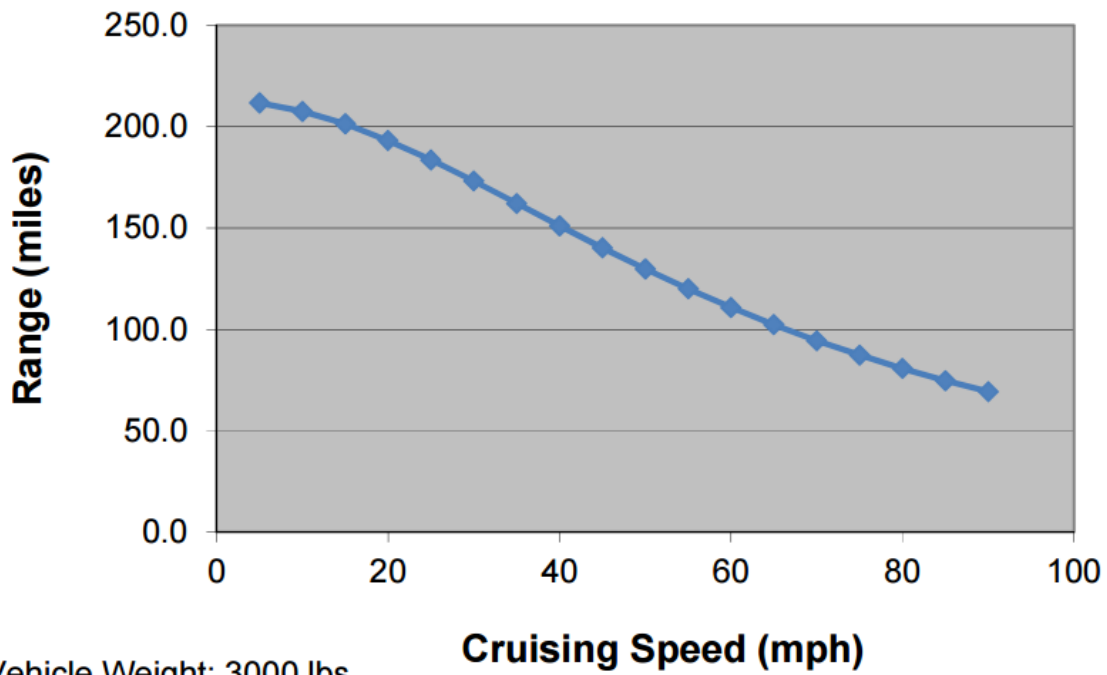

Elite Power Solutions, LLC
335 E Warner Road, Suite 3
Chandler, AZ 85225, USA
Phone: (602) 687-7784
www.elitepowersolutions.com

EPS Data Sheet

Range vs. Cruising Speed

Vehicle Weight: 3000 lbs

Battery Pack: 32kWh (100x GBS LFMP100Ah cells)